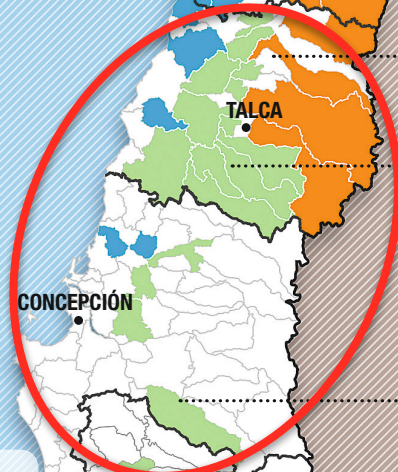

- 36°

- 38°

- 40°

PACIFIC OCEAN

**Key**

- Costa areas.
- Entre Cordilleras areas.
- Andes areas.
- Subregion.
- Zone.

0 60  
1 km  
0 30  
millas

ATACAMA REGION

COPIAPO VALLEY

HUASCO VALLEY

COQUIMBO REGION

ELQUI VALLEY

LIMARI VALLEY

CHOAPA VALLEY

ACONCAGUA REGION

ACONCAGUA VALLEY

CASABLANCA VALLEY

SAN ANTONIO VALLEY

LEYDA VALLEY

LA SERENA

VALPARAISO

SANTIAGO

RANCAGUA

TALCA

COLCHAGUA VALLEY

TENO VALLEY

LONTUE VALLEY

CLARO VALLEY

TUTUVEN VALLEY

LONCOMILLA VALLEY

SOUTH REGION

ITATA VALLEY